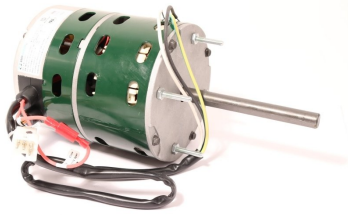

SKU
319357

Job Name:
Mark:
Submitted By:
Date: 06/14/2026

Vari-Green Motor - 1/6 HP, 115V, 208-230V, 277V, 1725RPM , Product # 319357

Performance Characteristics

Power	Speed	Voltage	Frequency	Phase	Full Load Amp Draw
0.167 HP	1800	110	50	1	2.2
0.167 HP	1800	115	50	1	2.2
0.167 HP	1800	230	60	1	1.3
0.167 HP	1800	115	60	1	2.2
0.167 HP	1800	208	60	1	1.3
0.167 HP	1800	208	50	1	1.3
0.167 HP	1800	230	50	1	1.3
0.167 HP	1800	277	60	1	1.1
0.167 HP	1800	240	50	1	1.3
0.167 HP	1800	277	50	1	1.1
0.167 HP	1800	220	50	1	1.3

Specifications

Base Type	Extended Thru-Bolt Mount	Country of Origin (Primary)	CN,VN
Explosion Proof	n/a	Frame Size	n/a
Frame Type	n/a	Hertz	60
Housing Material	NA	HP	1/6
Motor Enclosure	n/a	Motor Insulation	B
Motor Phase	1	Motor Type	BrushlessDC
Nominal Efficiency	85	Return Eligibility	Non-returnable, customized, or special-order item
RPM	1800	Service Factor	1
Shipping Type	Parcel	Thermal Protection	AutoOverload
Voltage	115 208 230 277		

Dimensions

Height	5 in	Length	11 in
Weight	7 lbs	Width	5 in

California Residents

⚠ WARNING

This product can expose you to chemicals including cadmium used in the processing of corrosion resistant metal and fasteners, which is known to the State of California to cause cancer and birth defects or other reproductive harm. For more information visit www.P65Warnings.ca.gov