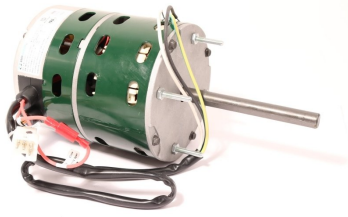

SKU
319357

Job Name:
Mark:
Submitted By:
Date: 04/05/2026

Vari-Green Motor - 1/6 HP, 115V, 208-230V, 277V, 1725RPM , Product # 319357

Performance Characteristics

| Power | Speed | Voltage | Frequency | Phase | Full Load Amp Draw |
|----------|-------|---------|-----------|-------|--------------------|
| 0.167 HP | 1800 | 277 | 60 | 1 | 1.1 |
| 0.167 HP | 1800 | 240 | 50 | 1 | 1.3 |
| 0.167 HP | 1800 | 115 | 50 | 1 | 2.2 |
| 0.167 HP | 1800 | 115 | 60 | 1 | 2.2 |
| 0.167 HP | 1800 | 230 | 50 | 1 | 1.3 |
| 0.167 HP | 1800 | 110 | 50 | 1 | 2.2 |
| 0.167 HP | 1800 | 208 | 60 | 1 | 1.3 |
| 0.167 HP | 1800 | 220 | 50 | 1 | 1.3 |
| 0.167 HP | 1800 | 277 | 50 | 1 | 1.1 |
| 0.167 HP | 1800 | 230 | 60 | 1 | 1.3 |
| 0.167 HP | 1800 | 208 | 50 | 1 | 1.3 |

Specifications

| | | | |
|--------------------|--------------------------|-----------------------------|---|
| Base Type | Extended Thru-Bolt Mount | Country of Origin (Primary) | VN,CN |
| Explosion Proof | n/a | Frame Size | n/a |
| Frame Type | n/a | Hertz | 60 |
| Housing Material | NA | HP | 1/6 |
| Motor Enclosure | n/a | Motor Insulation | B |
| Motor Phase | 1 | Motor Type | BrushlessDC |
| Nominal Efficiency | 85 | Return Eligibility | Non-returnable, customized, or special-order item |
| RPM | 1800 | Service Factor | 1 |
| Shipping Type | Parcel | Thermal Protection | AutoOverload |
| Voltage | 115 208 230 277 | | |

Dimensions

| | | | |
|--------|-------|--------|-------|
| Height | 5 in | Length | 11 in |
| Weight | 7 lbs | Width | 5 in |

California Residents

⚠ WARNING

This product can expose you to chemicals including cadmium used in the processing of corrosion resistant metal and fasteners, which is known to the State of California to cause cancer and birth defects or other reproductive harm. For more information visit www.P65Warnings.ca.gov