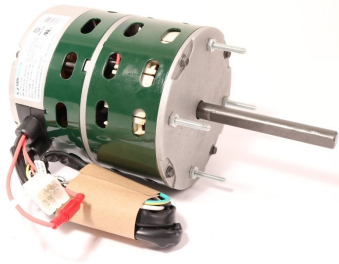

## Vari-Green Motor - 1/10 HP, 115V, 208-230V, 277V, 1725RPM , Product # 319356

### Specifications

<b>Base Type</b>	Extended Thru-Bolt Mount	<b>Country of Origin (Primary)</b>	CN,VN
<b>Explosion Proof</b>	n/a	<b>Frame Size</b>	n/a
<b>Frame Type</b>	n/a	<b>Hertz</b>	60
<b>Housing Material</b>	NA	<b>HP</b>	1/10
<b>Motor Enclosure</b>	n/a	<b>Motor Insulation</b>	B
<b>Motor Phase</b>	1	<b>Motor Type</b>	BrushlessDC
<b>Nominal Efficiency</b>	85	<b>Return Eligibility</b>	Non-returnable, customized, or special-order item
<b>RPM</b>	1800	<b>Service Factor</b>	1
<b>Shipping Type</b>	Parcel	<b>Thermal Protection</b>	AutoOverload
<b>Voltage</b>	115 208 230 277		

### Dimensions

<b>Height</b>	5 in	<b>Length</b>	9 in
<b>Weight</b>	6.13 lbs	<b>Width</b>	5 in