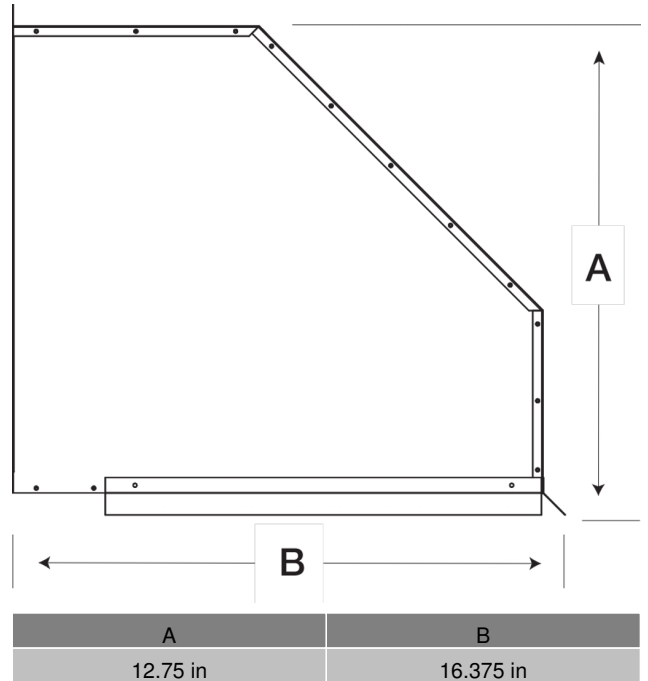

## Weatherhood Kit, For 8 In Sidewall Prop Fan, 90° turn down, Product # WTHD-8-90

Weatherhoods shield wall openings and dampers from rain and snow. Weatherhoods are shipped unassembled in kit form for field assembly. Construction is of galvanized steel with wire mesh birdscreen.