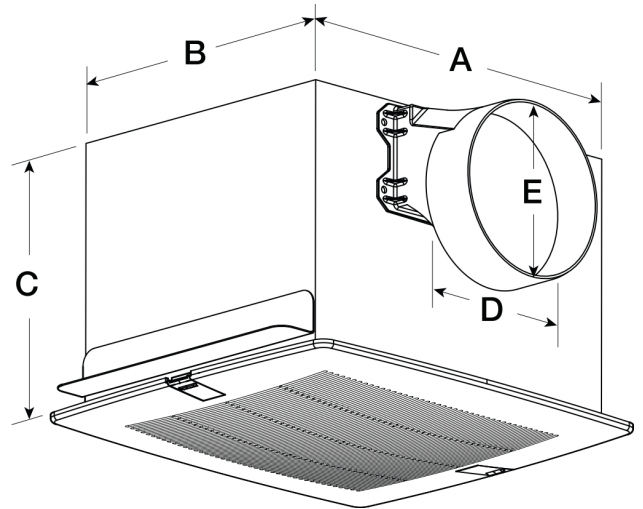

SKU
SP-A90-130-VG-QD

Job Name:
Mark:
Submitted By:
Date: 05/28/2026

Constant CFM Bathroom Exhaust Fan, Product # SP-A90-130-VG-QD, 90-130 CFM

Model SP-VG, bathroom exhaust fan features Vari-Green EC motor technology, allowing for increased energy savings. Units operate at a constant CFM up to 0.875 in. wg. And provide continuous or intermittent ventilation while maintaining extremely low sound levels.

Certifications

AMCA Air & Sound
UL/cUL 507

A	B	C	D	E
13.25 in	10.625 in	9 in	6 in	6 in

Performance Characteristics

No Fan Curve Available.

Construction Features

Housing Material	Galvanized Steel
Drive Type	Direct Drive
Impeller Type	Centrifugal Wheel
Impeller Material	Polypropylene
Includes	Backdraft damper Mounting brackets Vari-Green EC motor.
Certifications	AMCA Air & Sound UL/cUL 507
Speed Controllable	Yes