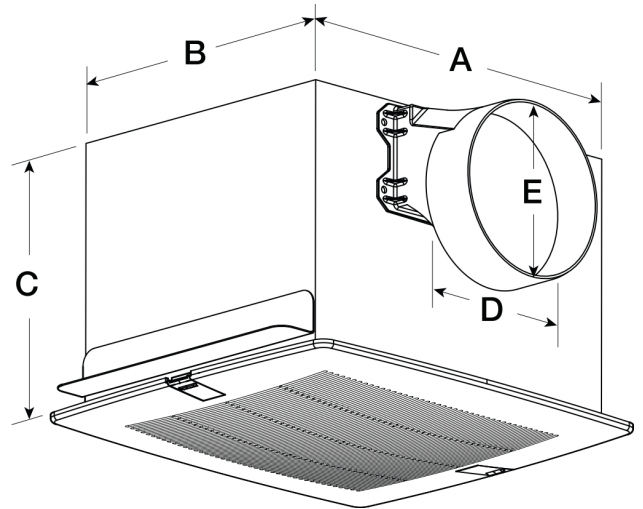

SKU
SP-A90-130-VG-QD

Job Name:
Mark:
Submitted By:
Date: 04/02/2026

Constant CFM Bathroom Exhaust Fan, Product # SP-A90-130-VG-QD, 90-130 CFM

Model SP-VG, bathroom exhaust fan features Vari-Green EC motor technology, allowing for increased energy savings. Units operate at a constant CFM up to 0.875 in. wg. And provide continuous or intermittent ventilation while maintaining extremely low sound levels.

Certifications

AMCA Air & Sound
UL/cUL 507

A	B	C	D	E
13.25 in	10.625 in	9 in	6 in	6 in

Performance Characteristics

No Fan Curve Available.

Construction Features

Housing Material	Galvanized Steel
Drive Type	Direct Drive
Impeller Type	Centrifugal Wheel
Impeller Material	Polypropylene
Includes	Backdraft damper Mounting brackets Vari-Green EC motor.
Certifications	AMCA Air & Sound UL/cUL 507
Speed Controllable	Yes