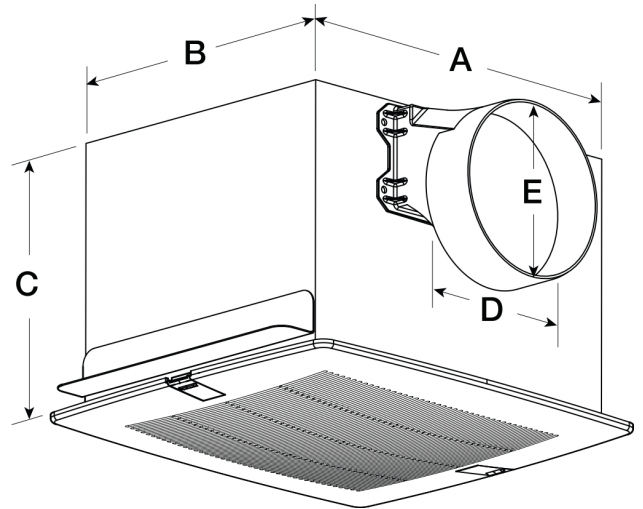

SKU
SP-A90-130-VG-QD

Job Name:
Mark:
Submitted By:
Date: 04/24/2026

Constant CFM Bathroom Exhaust Fan, Product # SP-A90-130-VG-QD, 90-130 CFM

Model SP-VG, bathroom exhaust fan features Vari-Green EC motor technology, allowing for increased energy savings. Units operate at a constant CFM up to 0.875 in. wg. And provide continuous or intermittent ventilation while maintaining extremely low sound levels.

Certifications

AMCA Air & Sound
UL/cUL 507

A	B	C	D	E
13.25 in	10.625 in	9 in	6 in	6 in

Performance Characteristics

No Fan Curve Available.

Construction Features

Housing Material	Galvanized Steel
Drive Type	Direct Drive
Impeller Type	Centrifugal Wheel
Impeller Material	Polypropylene
Includes	Backdraft damper Mounting brackets Vari-Green EC motor.
Certifications	AMCA Air & Sound UL/cUL 507
Speed Controllable	Yes