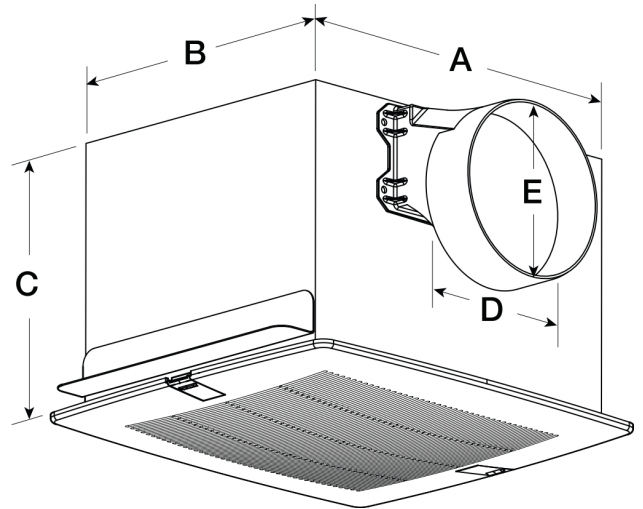

SKU
SP-A50-90-VG-QD

Job Name:
Mark:
Submitted By:
Date: 04/02/2026

Constant CFM Bathroom Exhaust Fan, Product # SP-A50-90-VG-QD, 50-90 CFM

Model SP-VG, bathroom exhaust fan features Vari-Green EC motor technology, allowing for increased energy savings. Units operate at a constant CFM up to 0.875 in. wg. And provide continuous or intermittent ventilation while maintaining extremely low sound levels.

Certifications

AMCA Air & Sound
UL/cUL 507

A	B	C	D	E
13.25 in	10.625 in	9 in	6 in	6 in

Performance Characteristics

No Fan Curve Available.

Construction Features

Housing Material	Galvanized Steel
Drive Type	Direct Drive
Impeller Type	Centrifugal Wheel
Impeller Material	Polypropylene
Includes	Backdraft damper Mounting brackets Vari-Green EC motor.
Certifications	AMCA Air & Sound UL/cUL 507
Speed Controllable	Yes