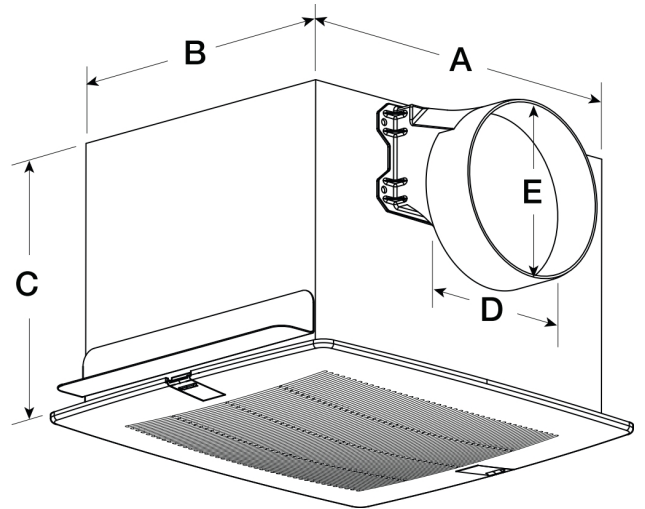

A	B	C	D	E
13.25 in	10.625 in	9 in	6 in	6 in

Performance Characteristics

No Fan Curve Available.

Construction Features

Housing Material	Galvanized Steel
Drive Type	Direct Drive
Impeller Type	Centrifugal Wheel
Impeller Material	Polypropylene
Includes	Backdraft damper Mounting brackets Vari-Green EC motor.
Certifications	AMCA Air & Sound UL/cUL 507
Speed Controllable	Yes

Motor Information

Motor Insulation	B
Motor Phase	1
Motor Type	BrushlessDC
Service Factor	1
Voltage	120 230
HP	1/60
Hertz	60
Motor Enclosure	n/a
RPM	2300
Thermal Protection	AutoOverload
Nominal Efficiency	1