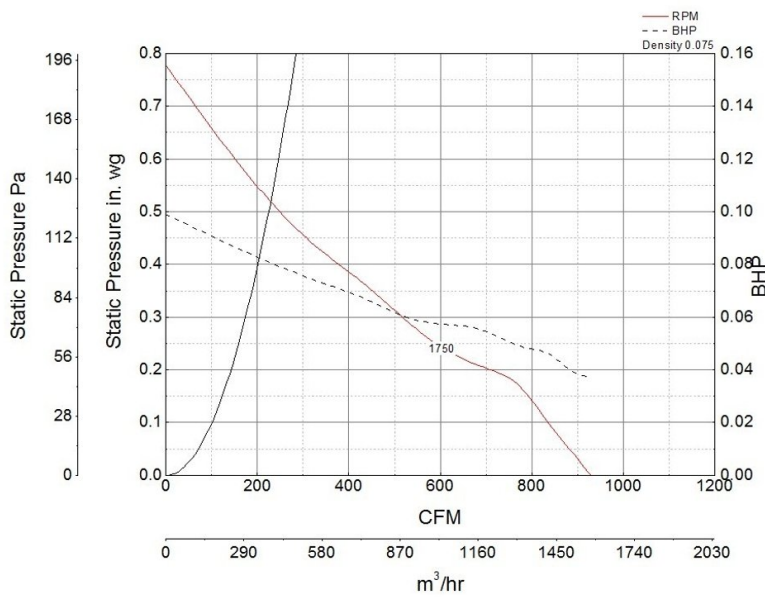

SKU
AS-12-420-A4X-QD

Job Name:
Mark:
Submitted By:
Date: 06/13/2026

Axial Roof Supply Fan, Product # AS-12-420-A4X-QD, 261-929 CFM

Model AS, direct drive axial supply fan is designed for economy and reliability in low pressure/low volume applications. Typical applications include general clean air ventilation.

- 22 x 22 inch base with prepunched mounting holes for easy attachment to roof curb
- 12 inch fabricated aluminum propeller designed for low sound levels
- 14.5 x 14.5 inch recommended roof opening

Certifications

AMCA Sound & Air
UL/cUL 705

A	B	C	D
22 in	28.625 in	16.5 in	6.25 in

Performance Characteristics

Construction Features

Housing Material	Spun Aluminum
Drive Type	Direct Drive
Impeller Type	Propeller
Impeller Material	Aluminum
Includes	Birdscreen
Certifications	AMCA Sound & Air UL/cUL 705
Speed Controllable	Yes
Required Accessory	Roof Curb