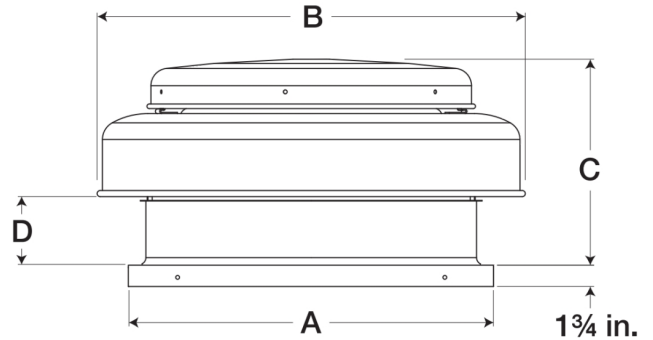

SKU
AS-12-420-A4X-QD

Job Name:
Mark:
Submitted By:
Date: 06/13/2026

Axial Roof Supply Fan, Product # AS-12-420-A4X-QD, 261-929 CFM

Model AS, direct drive axial supply fan is designed for economy and reliability in low pressure/low volume applications. Typical applications include general clean air ventilation.

- 22 x 22 inch base with prepunched mounting holes for easy attachment to roof curb
- 12 inch fabricated aluminum propeller designed for low sound levels
- 14.5 x 14.5 inch recommended roof opening

Certifications

AMCA Sound & Air
UL/cUL 705

A	B	C	D
22 in	28.625 in	16.5 in	6.25 in

Performance Characteristics

Construction Features

Housing Material	Spun Aluminum
Drive Type	Direct Drive
Impeller Type	Propeller
Impeller Material	Aluminum
Includes	Birdscreen
Certifications	AMCA Sound & Air UL/cUL 705
Speed Controllable	Yes
Required Accessory	Roof Curb