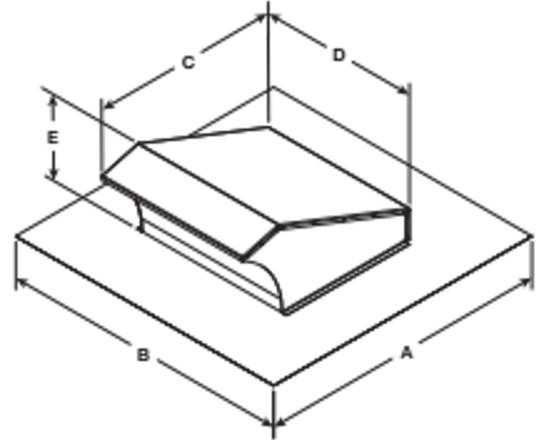

SKU
RJ-4

Job Name:
Mark:
Submitted By:
Date: 06/09/2026

Pitched Roof Cap, Model RJ-4, For Models SP/CSP, Product # RJ-4

Pitched roof cap discharge accessory constructed of steel with black enamel finish. Includes integral flashing flash, built-in birdscreen and damper.

| A | B | C | D | E | F |
|---------|---------|--------|--------|--------|------|
| 13.5 in | 13.5 in | 8.5 in | 5.5 in | 4.5 in | 4 in |

Performance Characteristics

No Fan Curve Available.

Construction Features