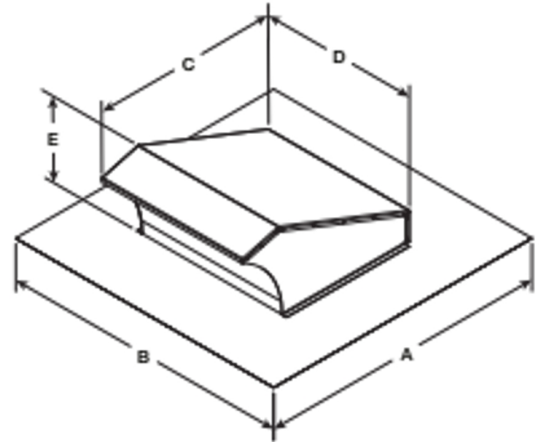

SKU
RJ-4

Job Name:
Mark:
Submitted By:
Date: 05/16/2026

Pitched Roof Cap, Model RJ-4, For Models SP/CSP, Product # RJ-4

Pitched roof cap discharge accessory constructed of steel with black enamel finish. Includes integral flashing flash, built-in birdscreen and damper.

A	B	C	D	E	F
13.5 in	13.5 in	8.5 in	5.5 in	4.5 in	4 in

Performance Characteristics

No Fan Curve Available.

Construction Features

Includes	Birdscreen Damper Flashing flange
----------	---

California Residents