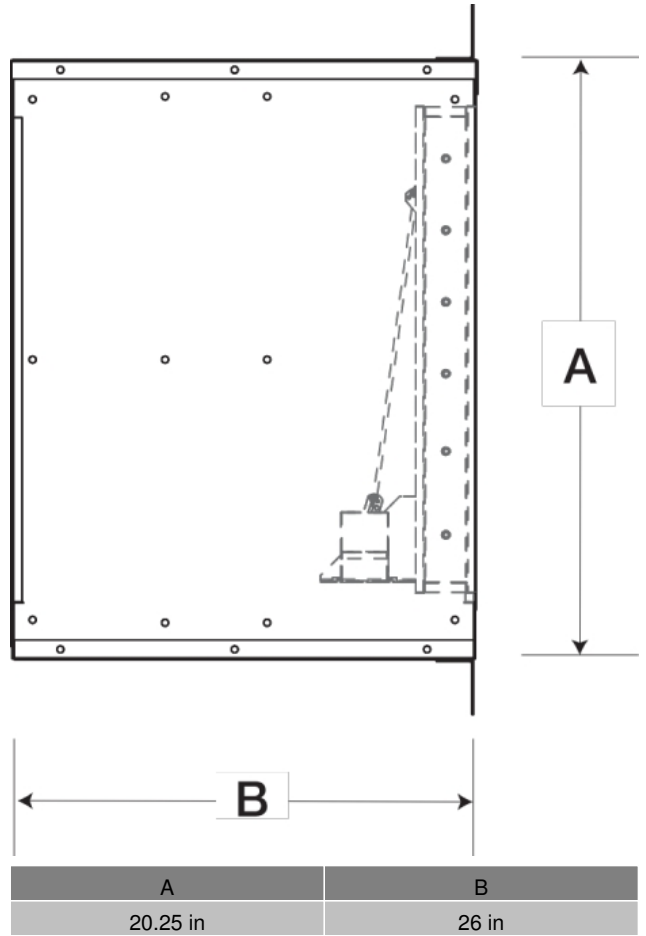

SKU
H-14

Job Name:
Mark:
Submitted By:
Date: 05/28/2026

Wall Housing, For 14 In Sidewall Prop Fan, Product # H-14

Wall housings are the safest, most efficient and sturdy platform for mounting sidewall propeller fans and their optional accessories. They are designed to reduce installation time and provide maximum installation flexibility.