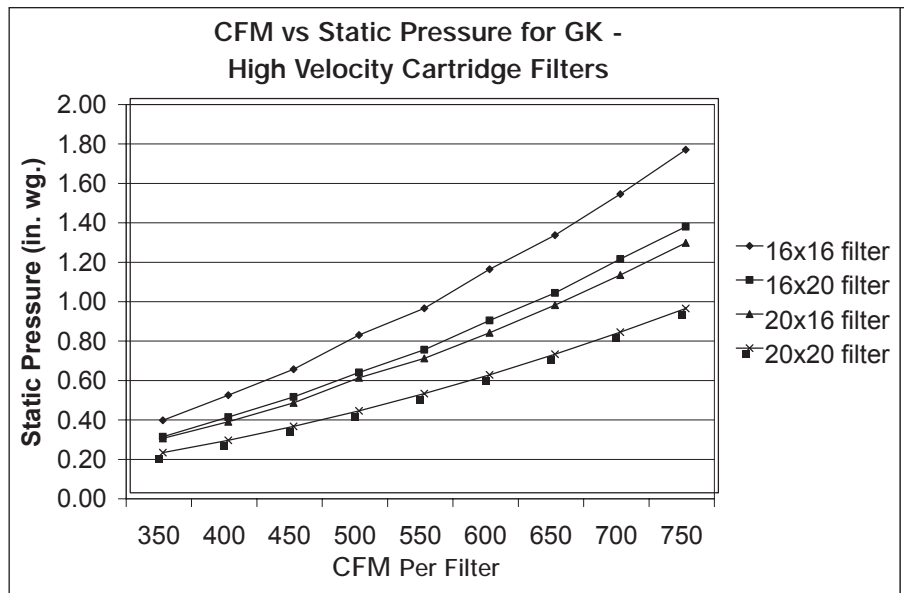

High Velocity Cartridge Filter

The Greenheck High Velocity Cartridge Filter or GK Filter utilizes centrifugal impingement grease extraction technology to efficiently remove grease from the hood airstream.

Stock No.	Nominal Size H x W	Actual Dimensions (inches)	
		Perimeter Tolerance $\pm 1/16$ in H x W	Perimeter Tolerance $\pm 1/6$ mm H x W
851656	16 x 16	15-5/8 x 15-5/8	396.9 x 396.9
851657	16 x 20	15-5/8 x 19-5/8	396.9 x 498.5
851659	20 x 16	19-5/8 x 15-5/8	498.5 x 396.9
851660	20 x 20	19-5/8 x 19-5/8	489.5 x 489.5