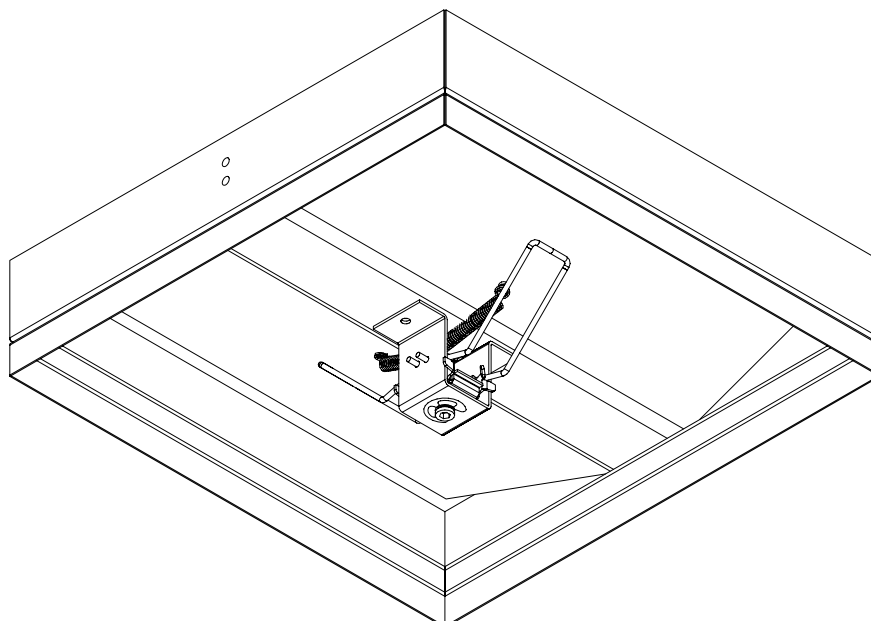

## Volume Controller

### For CRD-1, -1LP, -1WJ, -1WT & 2

Greenheck's volume controller option allows adjustment of damper blades to balance airflow. This option is factory mounted and is available with 165°F or 212°F (74°C or 100°C) fusible links. The fusible link is easily replaceable in the field. The volume controller extends 1 in. (25mm) below the frame on CRD-1 and CRD-1LP models and ¾ in. (19mm) on CRD-2 when standard frame is selected. If the volume controller can not extend past the frame, select a bottom frame extension.

\* This dimension is for standard frame only. CRD-1 standard frame is 2 11/16 in. (68mm). CRD-2 standard frame is 3 7/16 in. (87mm). The volume controller extends 1 in. (25mm) below the frame.