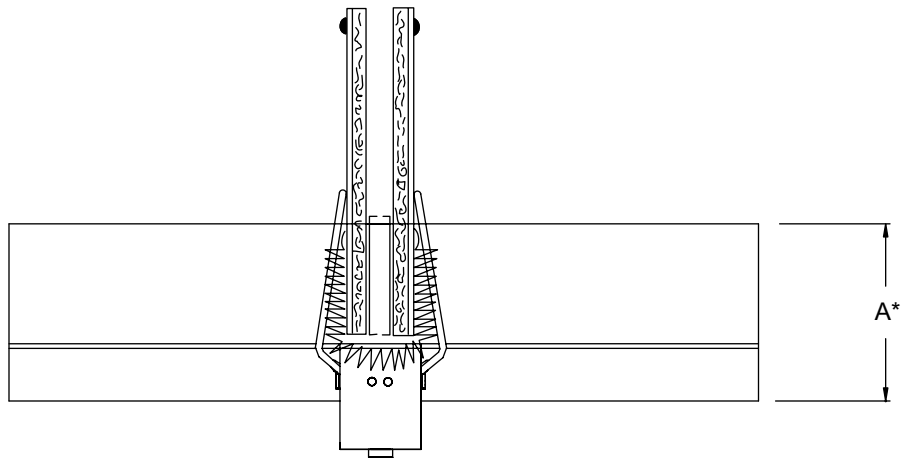

## Volume Controller

### For CRD-1, -1LP, -1WJ, -1WT & 2

Greenheck's volume controller option allows adjustment of damper blades to balance airflow. This option is factory mounted and is available with 165°F or 212°F (74°C or 100°C) fusible links. The fusible link is easily replaceable in the field. The volume controller extends 1 in. (25mm) below the frame on CRD-1 and CRD-1LP models and ¾ in. (19mm) on CRD-2 when standard frame is selected. If the volume controller can not extend past the frame, select a bottom frame extension.

\* This dimension is for standard frame only. CRD-1 standard frame is 2 11/16 in. (68mm). CRD-2 standard frame is 3 7/16 in. (87mm). The volume controller extends 1 in. (25mm) below the frame.