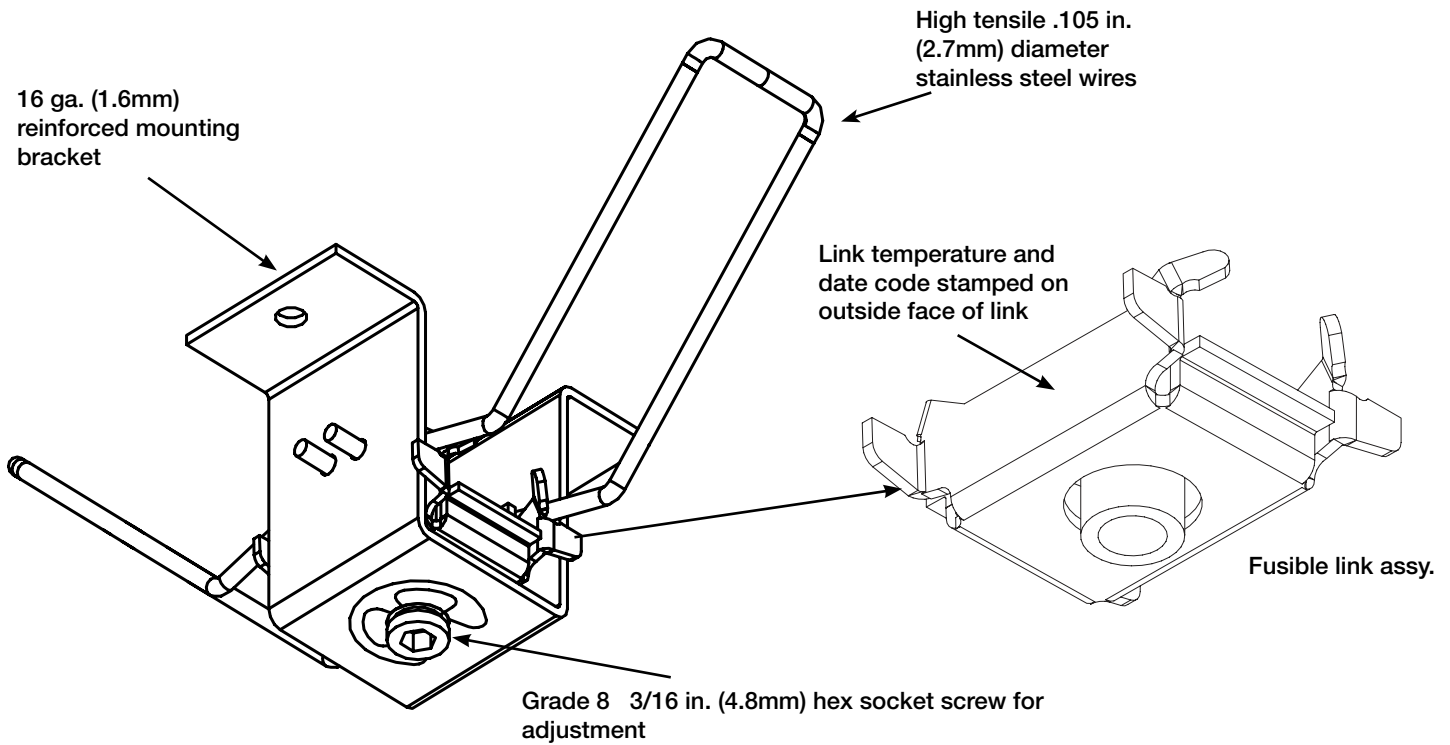

## Volume Controller

### For CRD-1, -1LP, -1WJ, -1WT & 2

Greenheck's volume controller option allows adjustment of damper blades to balance airflow. This option is factory mounted and is available with 165°F or 212°F (74°C or 100°C) fusible links. The fusible link is easily replaceable in the field. The volume controller extends 1 in. (25mm) below the frame on CRD-1 and CRD-1LP models and ¾ in. (19mm) on CRD-2 when standard frame is selected. If the volume controller can not extend past the frame, select a bottom frame extension.

\* This dimension is for standard frame only. CRD-1 standard frame is 2 11/16 in. (68mm). CRD-2 standard frame is 3 7/16 in. (87mm). The volume controller extends 1 in. (25mm) below the frame.