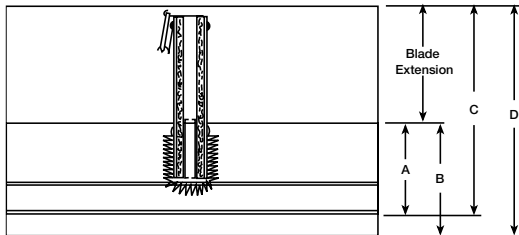

Ceiling Radiation Damper Low Profile Rectangular

Application and Design

The CRD-1LP (Low Profile) has been UL tested and labeled for protection of ceiling openings in fire rated floor/ceiling assemblies with fire resistance ratings of 3 hours or less. CRD-1LP is intended to be used on applications with limited blade clearance. This product can also be applied to steel lay-in style ceiling diffusers up to 24 in. x 24 in. (610mm x 610mm) maximum size when installed with an approved thermal blanket.

Construction		Standard	Optional
Frame		Galvanized Steel*	-
Frame Type		Standard	Top, Bottom, or Top/Bottom Extension
Blades		Galvanized Steel*	-
Fusible Link Temperature		165°F (74°C)	212°F (100°C)
Blade Insulation	Under 115.46 sq. in. (74,490 sq. mm)	Not required	-
	Over 115.46 sq. in. (74,490 sq. mm)	Non-asbestos UL classified	-

*W & H dimensions furnished approximately 1/4 in. (6mm) under size.

W & H	Minimum Size	Maximum Size
Inches	4 x 12	24 x 24
mm	101 x 305	610 x 610

Blade Extension = Nominal Height/4 - 2.375

Frame Dimensions					
Damper Model	Height (in.)	A	B	C	D
CRD-1LP Standard Frame	12 - 24	2 3/4	-	-	-
CRD-1LP B Bottom Extension	12 - 24	-	4 3/4	-	-
CRD-1LP T Top Extension	12 - 16 1/2	-	-	4 3/4	-
	16 1/2 - 20 1/4	-	-	5 3/4	-
	20 1/4 - 24	-	-	6 3/4	-
CRD-1LP BT Bottom and Top Extension	12 - 16 1/4	-	-	-	6 7/8
	16 1/2 - 20 1/4	-	-	-	7 7/8
	20 1/4 - 24	-	-	-	8 7/8

Volume Controller Option

A volume controller is used to manually set the blades at a given angle to regulate the airflow (24 in. x 24 in. [610mm x 610mm] maximum). Adjusting the cap screw will open and close the blades.