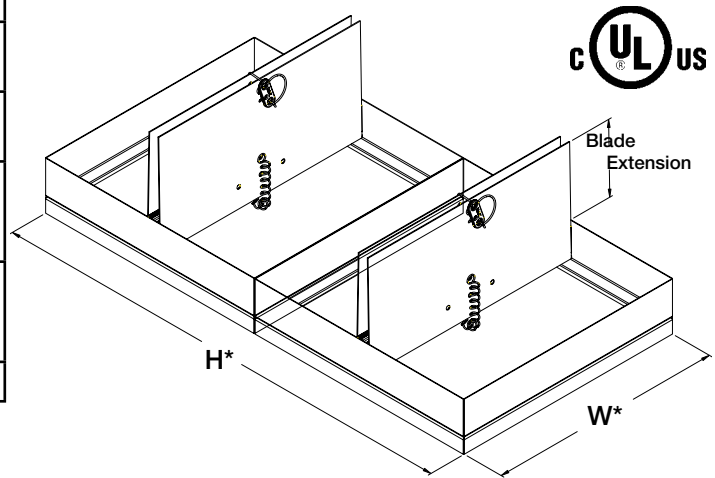

Ceiling Radiation Damper Low Profile Rectangular

Application and Design

The CRD-1LP (Low Profile) has been UL tested and labeled for protection of ceiling openings in fire rated floor/ceiling assemblies with fire resistance ratings of 3 hours or less. CRD-1LP is intended to be used on applications with limited blade clearance. This product can also be applied to steel lay-in style ceiling diffusers up to 24 in. x 24 in. (610mm x 610mm) maximum size when installed with an approved thermal blanket.

Construction		Standard	Optional
Frame		Galvanized Steel*	-
Frame Type		Standard	Top, Bottom, or Top/Bottom Extension
Blades		Galvanized Steel*	-
Fusible Link Temperature		165°F (74°C)	212°F (100°C)
Blade Insulation	Under 115.46 sq. in. (74,490 sq. mm)	Not required	-
	Over 115.46 sq. in. (74,490 sq. mm)	Non-asbestos UL classified	-

*W & H dimensions furnished approximately 1/4 in. (6mm) under size.

W & H	Minimum Size	Maximum Size
Inches	4 x 12	24 x 24
mm	101 x 305	610 x 610

Blade Extension = Nominal Height/4 - 2.375

Frame Dimensions					
Damper Model	Height (in.)	A	B	C	D
CRD-1LP Standard Frame	12 - 24	2 3/4	-	-	-
CRD-1LP B Bottom Extension	12 - 24	-	4 3/4	-	-
CRD-1LP T Top Extension	12 - 16 1/2	-	-	4 3/4	-
	16 1/2 - 20 1/4	-	-	5 3/4	-
	20 1/4 - 24	-	-	6 3/4	-
CRD-1LP BT Bottom and Top Extension	12 - 16 1/4	-	-	-	6 7/8
	16 1/2 - 20 1/4	-	-	-	7 7/8
	20 1/4 - 24	-	-	-	8 7/8

Volume Controller Option

A volume controller is used to manually set the blades at a given angle to regulate the airflow (24 in. x 24 in. [610mm x 610mm] maximum). Adjusting the cap screw will open and close the blades.