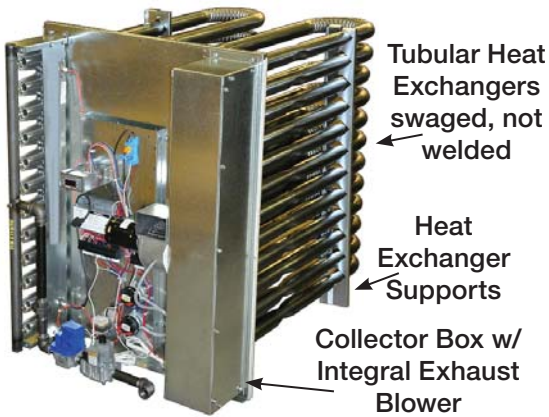

Model ERCH-Rooftop Configuration

Mounted on Engineered Curb Kit

**Model ERCH-PDX
With Packaged DX**

Indirect Gas-Fired Furnace

**DDC Controller
(Microprocessor controller)**

Gives text readouts of operating and alarm conditions.

Remote Interface

Used with DDC Controller. Input new operating settings and displays alarm conditions.

**Remote Control Panel
Shown with timer.**

Dehumidistat

**CO2 Sensor
Duct Mounted**

**CO2 Sensor
Room Mounted**