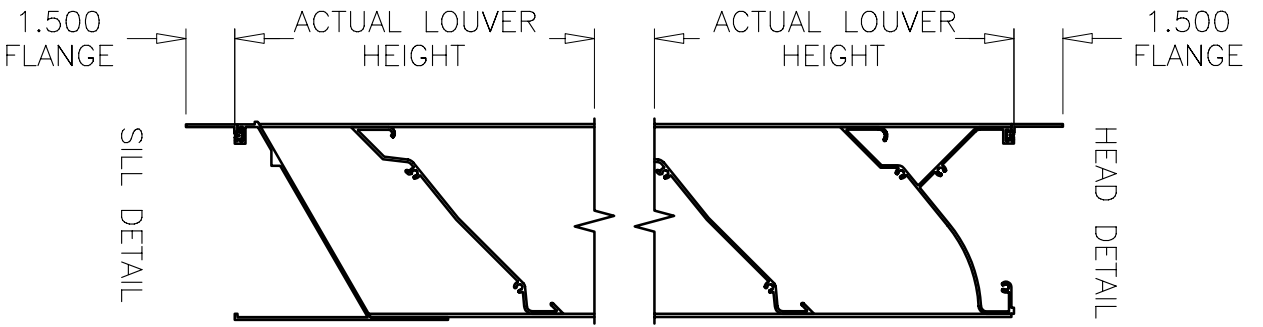

FLANGE ORIENTATION

STANDARD GREENHECK FLANGE KIT

DUE TO CONTINUING RESEARCH GREENHECK
RESERVES THE RIGHT TO CHANGE SPECIFICATIONS
WITHOUT NOTICE

FLANGE
REV. 1 Dec. 2003
Copyright © Greenheck Fan Corp.