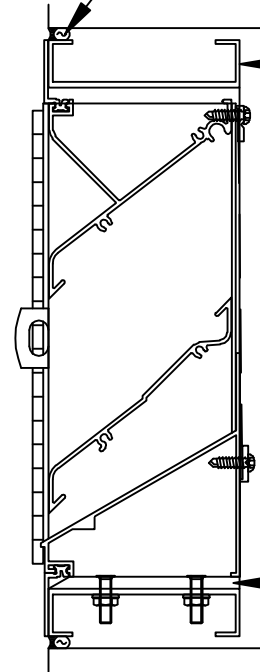

LOCKABLE HASP
FACTORY WELDED

SS PIANO HINGE

UIF 3/16 X 1/4-3/8
ALUM. BLIND RIVET
4" O.C.

PERIMETER SEALANT & BACKER ROD
(NOT BY GFC)

EXTRUDED ALUM
CHANNEL SUBFRAME

.250" PVC LIFT BLOCK
(SUPPLIED BY GFC)

PROPRIETARY INFORMATION NOTICE:
THIS DOCUMENT IS AND CONTAINS CONFIDENTIAL TRADE SECRET INFORMATION OF THE COMPANY AND REMAINS THE PROPERTY OF THE COMPANY AND IS TO BE RETURNED UPON REQUEST. NEITHER IT NOR THE INFORMATION IT CONTAINS MAY BE REPRODUCED OR DISCLOSED TO PERSONS NOT HAVING A NEED-TO-KNOW CONSISTENT WITH THE PURPOSE OF LOAN OF THE DOCUMENT WITHOUT WRITTEN PERMISSION.