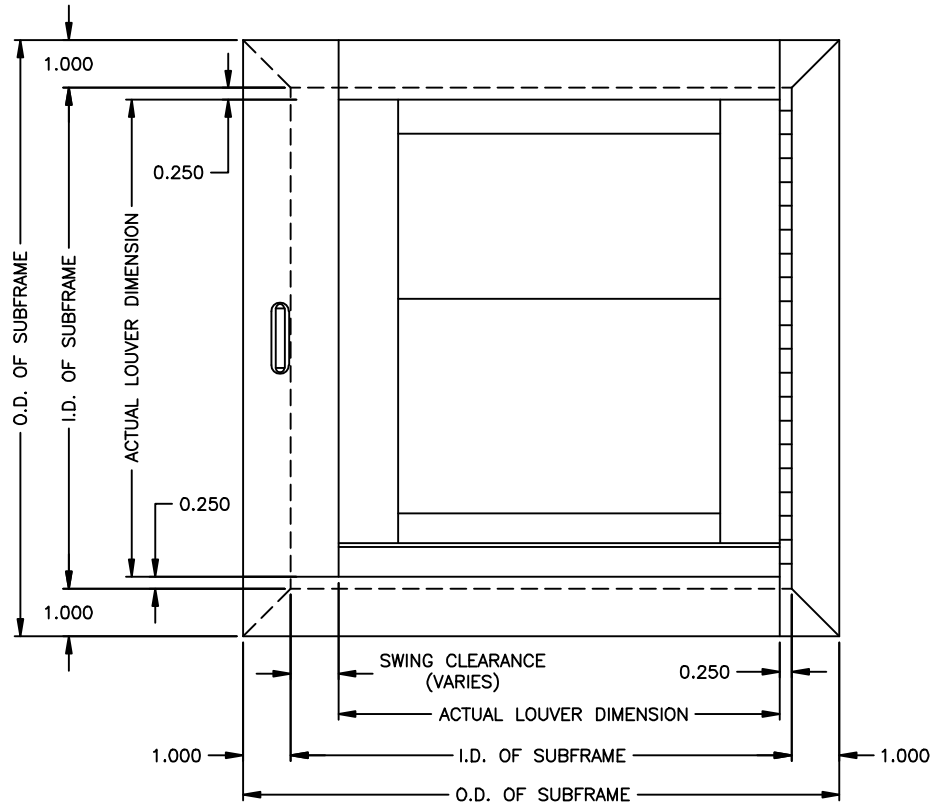

LOCKABLE HASP
FACTORY WELDED

SS PIANO HINGE

UIF 3/16 X 1/4-3/8
ALUM. BLIND RIVET
4" O.C.

PERIMETER SEALANT & BACKER ROD
(NOT BY GFC)

EXTRUDED ALUM
CHANNEL SUBFRAME

.250" PVC LIFT BLOCK
(SUPPLIED BY GFC)

PROPRIETARY INFORMATION NOTICE:
THIS DOCUMENT IS AND CONTAINS CONFIDENTIAL TRADE SECRET INFORMATION OF THE COMPANY AND REMAINS THE PROPERTY OF THE COMPANY AND IS TO BE RETURNED UPON REQUEST. NEITHER IT NOR THE INFORMATION IT CONTAINS MAY BE REPRODUCED OR DISCLOSED TO PERSONS NOT HAVING A NEED-TO-KNOW CONSISTENT WITH THE PURPOSE OF LOAN OF THE DOCUMENT WITHOUT WRITTEN PERMISSION.

GREENHECK
P.O. BOX 410 SCHOFIELD, WISCONSIN 54476-0410

GREENHECK SINGLE
DOOR PIANO HINGE

BROWN BY	ECD
DATE	ENG. REF.
1/26/2010	
SUPERSEDES	
SCALE	
CAD DRAWING NO.	B

Single_Door