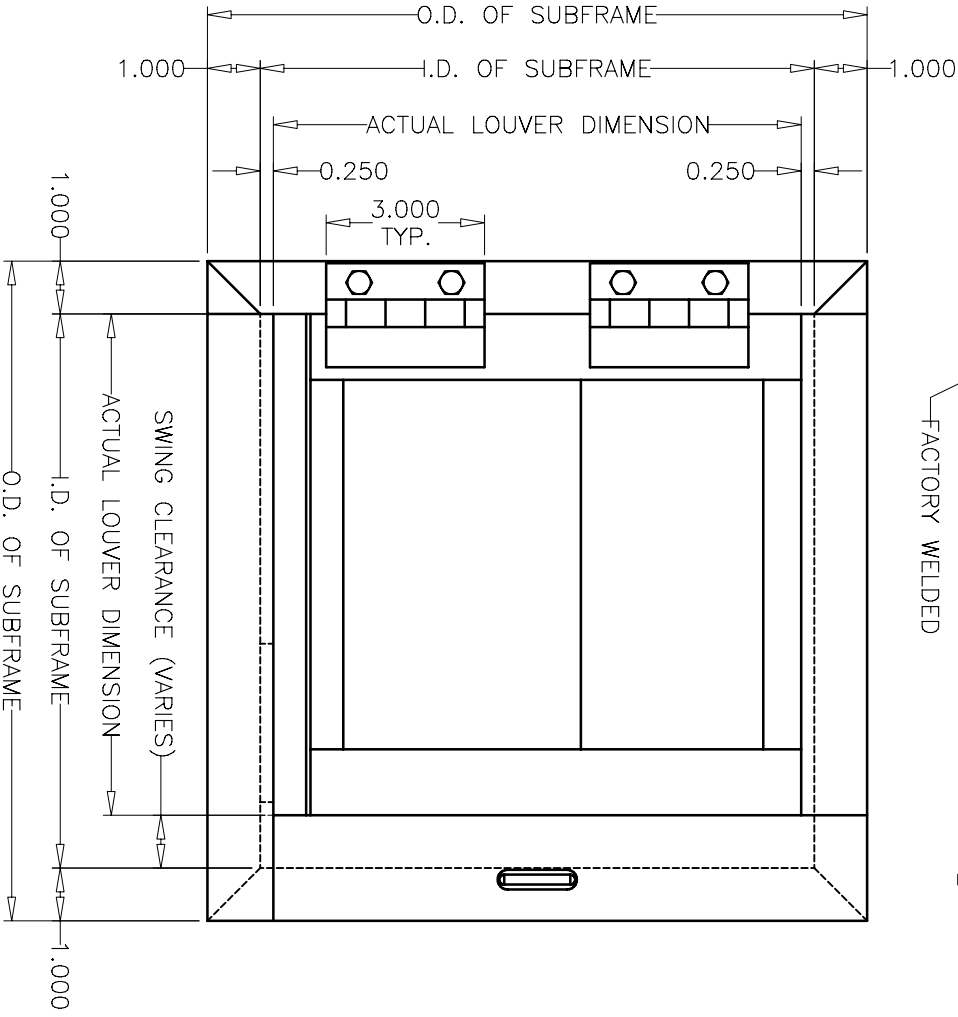

1/4-20 X 3/4 HH UIF
 ZP CS W/LOCK NUT
 2 PER HINGE
 SUPPLIED BY GFC

LOCKABLE HASP
 FACTORY WELDED

PERIMETER SEALANT & BACKER ROD
 (NOT BY GFC)

EXTRUDED ALUM
 CHANNEL SUBFRAME

.250" PVC LIFT BLOCK
 (SUPPLIED BY GFC)