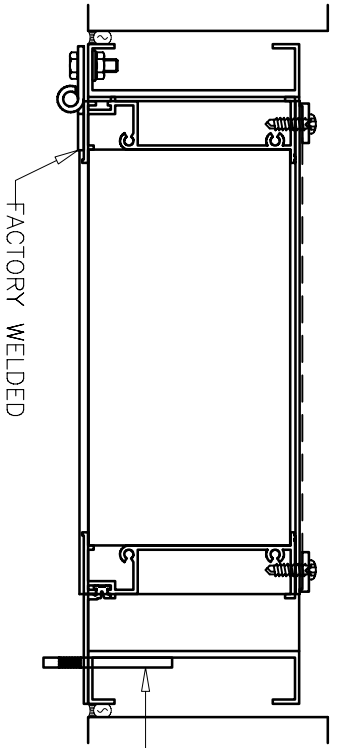

1/4-20 X 3/4 HH UIF
 ZP CS W/LOCK NUT
 2 PER HINGE
 SUPPLIED BY GFC

LOCKABLE HASP
 FACTORY WELDED

PERIMETER SEALANT & BACKER ROD
 (NOT BY GFC)

EXTRUDED ALUM
 CHANNEL SUBFRAME

.250" PVC LIFT BLOCK
 (SUPPLIED BY GFC)